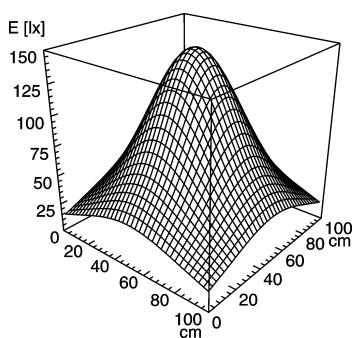

light strip

SLIM LED - LIQ 6

connected load
 fitted with
 work equipment
 mains lead
 design
 luminaire body
 material
 surface
 fastening
 usage
 class of protection
 colour luminaire body
 special features
 article no.

23-25 V; DC
 1 x LED lamp 4 W
 without
 approx. 3.0 m (9.8 ft); with free stranded wires
 mounted version

 aluminum / plastic
 anodized
 screws
 without switch
 III
 aluminum colored anodized
 direction of beam +/- 45° adjustable
 112544010

E_{min}: 19 lx
 E_m: 65 lx
 E_{max}: 145 lx

measuring conditions: d=50cm