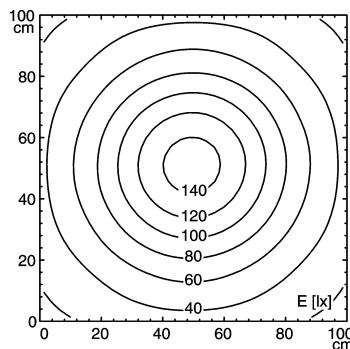

light strip

SLIM LED - LIQ 6

connected load
 fitted with
 work equipment
 mains lead
 design
 luminaire body
 material
 surface
 fastening
 usage
 class of protection
 colour luminaire body
 special features
 article no.

23-25 V; DC
 1 x LED lamp 4 W
 without
 approx. 3.0 m (9.8 ft); with free stranded wires
 mounted version

 aluminum / plastic
 anodized
 screws
 without switch
 III
 aluminum colored anodized
 direction of beam +/- 45° adjustable
 112544010

E_{min}: 19 lx
 E_m: 65 lx
 E_{max}: 145 lx

measuring conditions: d=50cm