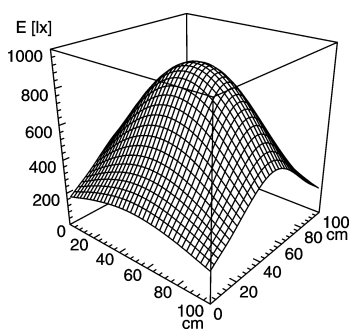

## light strip

**SLIM LED - LIQ 36**

connected load  
 fitted with  
 work equipment  
 mains lead  
 design  
 luminaire body  
 material  
 surface  
 fastening  
 power consumption  
 usage  
 lamp cover  
 system of protection  
 class of protection  
 colour luminaire body  
 total length  
 special features  
 article no.

22-29 V; DC  
 36 x Light-emitting diode  
 without  
 approx. 3.0 m (10 ft); with free stranded wires  
 mounted version  
  
 aluminium/plastic  
 anodised  
 screws  
 approx. 22 W  
 without switch  
 potting; clear  
 IP 67  
 III  
 aluminium colored anodised  
 896 mm (35.3")  
 direction of beam +/- 45° adjustable  
 112544013

Emin: 202 lx  
 Em: 507 lx  
 Emax: 900 lx

measuring conditions: d=50cm