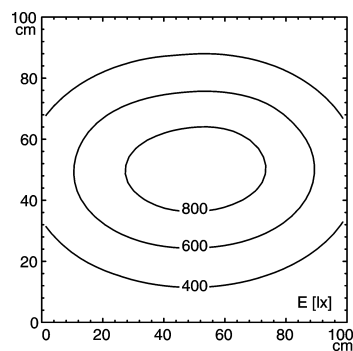

## light strip

**SLIM LED - LIQ 36**

connected load  
 fitted with  
 work equipment  
 mains lead  
 design  
 luminaire body  
 material  
 surface  
 fastening  
 power consumption  
 usage  
 lamp cover  
 system of protection  
 class of protection  
 colour luminaire body  
 total length  
 special features  
 article no.

22-29 V; DC  
 36 x Light-emitting diode  
 without  
 approx. 3.0 m (10 ft); with free stranded wires  
 mounted version  
  
 aluminium/plastic  
 anodised  
 screws  
 approx. 22 W  
 without switch  
 potting; clear  
 IP 67  
 III  
 aluminium colored anodised  
 896 mm (35.3")  
 direction of beam +/- 45° adjustable  
 112544013

Emin: 202 lx  
 Em: 507 lx  
 Emax: 900 lx

measuring conditions: d=50cm